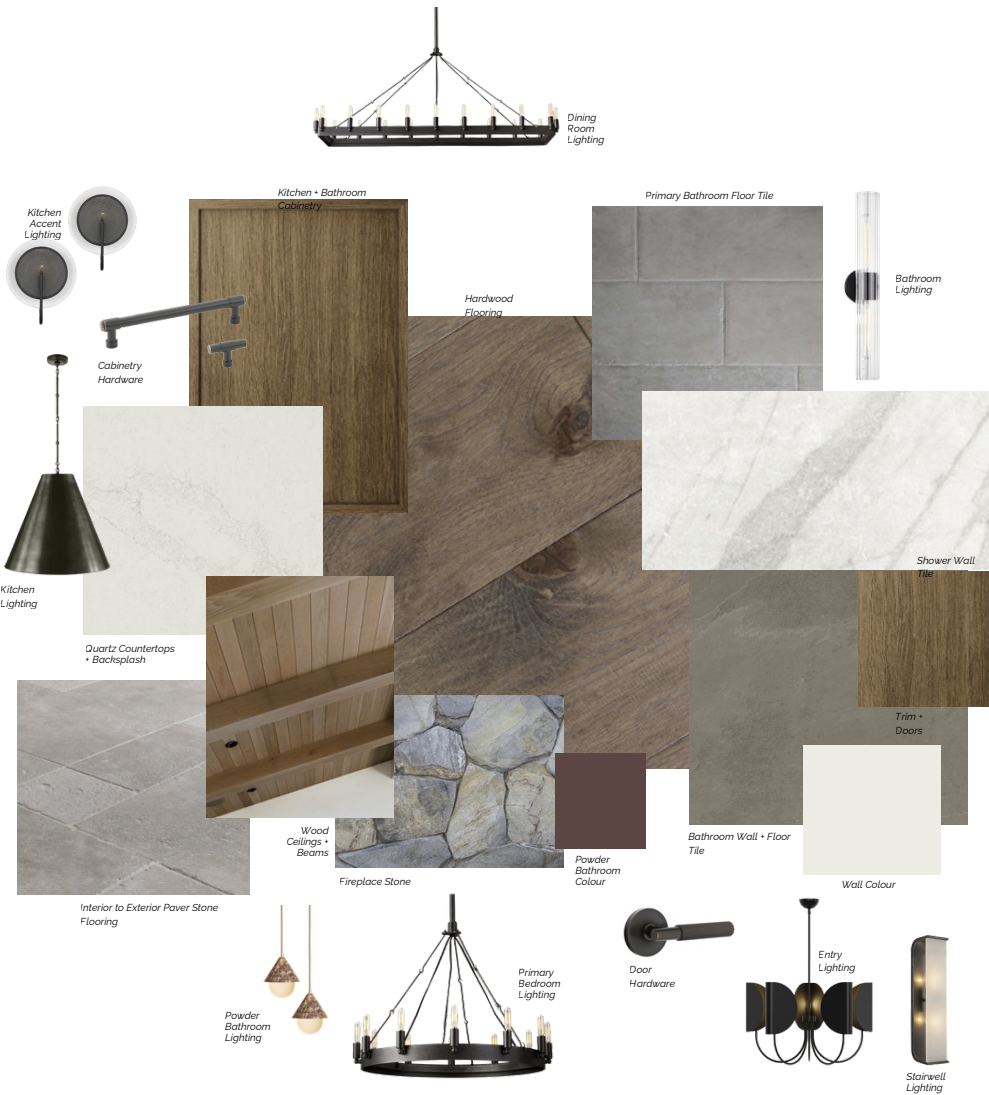

Quartz Countertops + Backsplash

Interior to Exterior Paver Stone Flooring

Wood Ceilings + Beams

Door Hardware

Fireplace Stone

Powder Bathroom Colour

Bathroom Wall + Floor Tile

Wall Colour

Cooktop

Shower Fixtures

Freestanding Bathtub

Tub Faucet

# Interior Design Package - Boreal