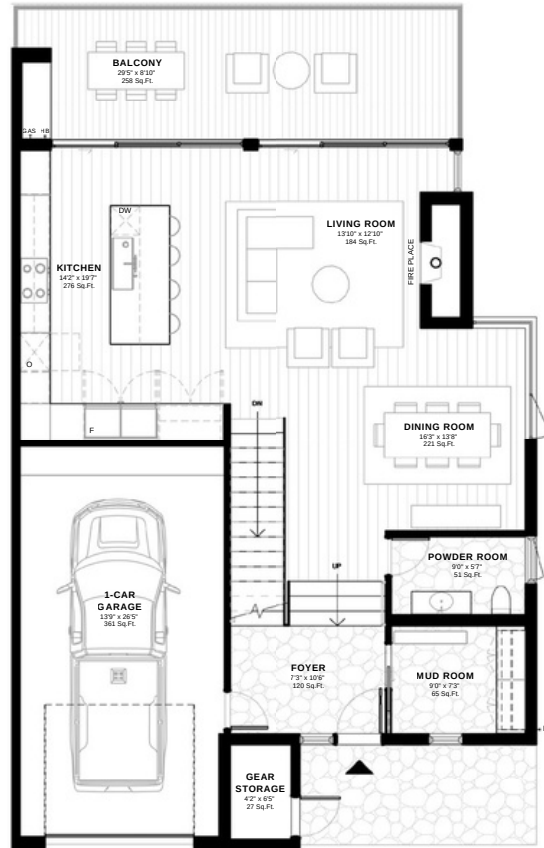

# Floor Plan

**BASEMENT FLOOR**  
1147 SQ FT + 176 SQ FT MEC

**GROUND FLOOR**  
1098 SQ FT +389 SQ FT Garage + Storage

**SECOND FLOOR**  
1230 SQ FT