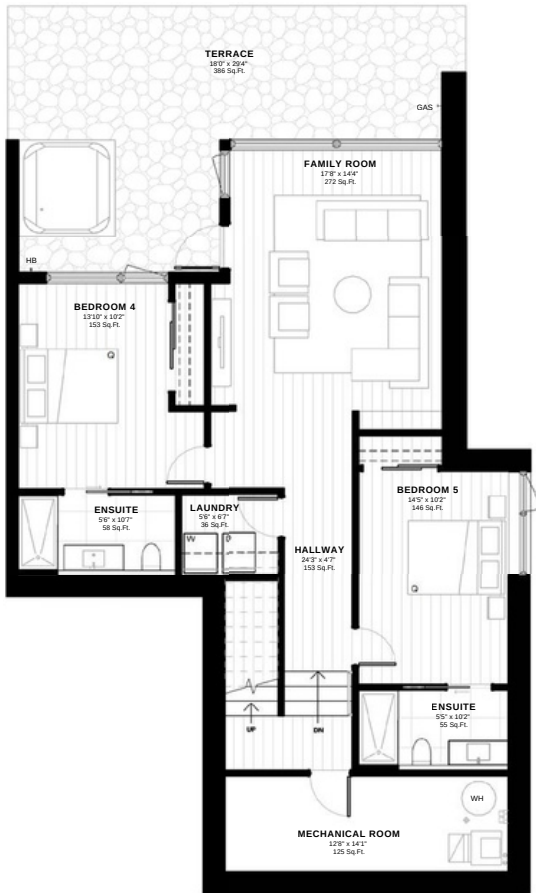

# Floor Plan

**BASEMENT FLOOR**  
1147 SQ FT + 176 SQ FT MEC

**GROUND FLOOR**  
1098 SQ FT +389 SQ FT Garage + Storage

**SECOND FLOOR**  
1230 SQ FT