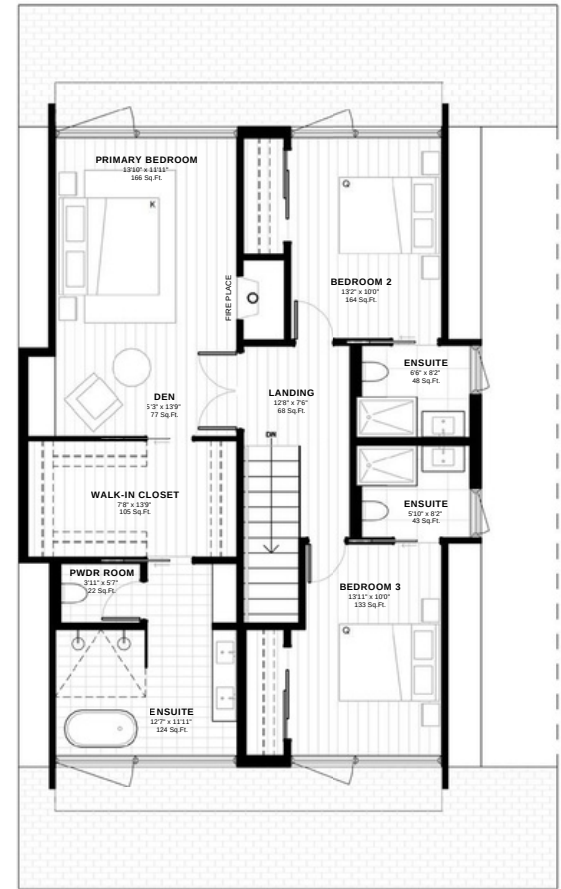

# Floor Plan

**BASEMENT FLOOR**  
1147 SQ FT + 176 SQ FT MEC

**GROUND FLOOR**  
1098 SQ FT +389 SQ FT Garage + Storage

**SECOND FLOOR**  
1230 SQ FT