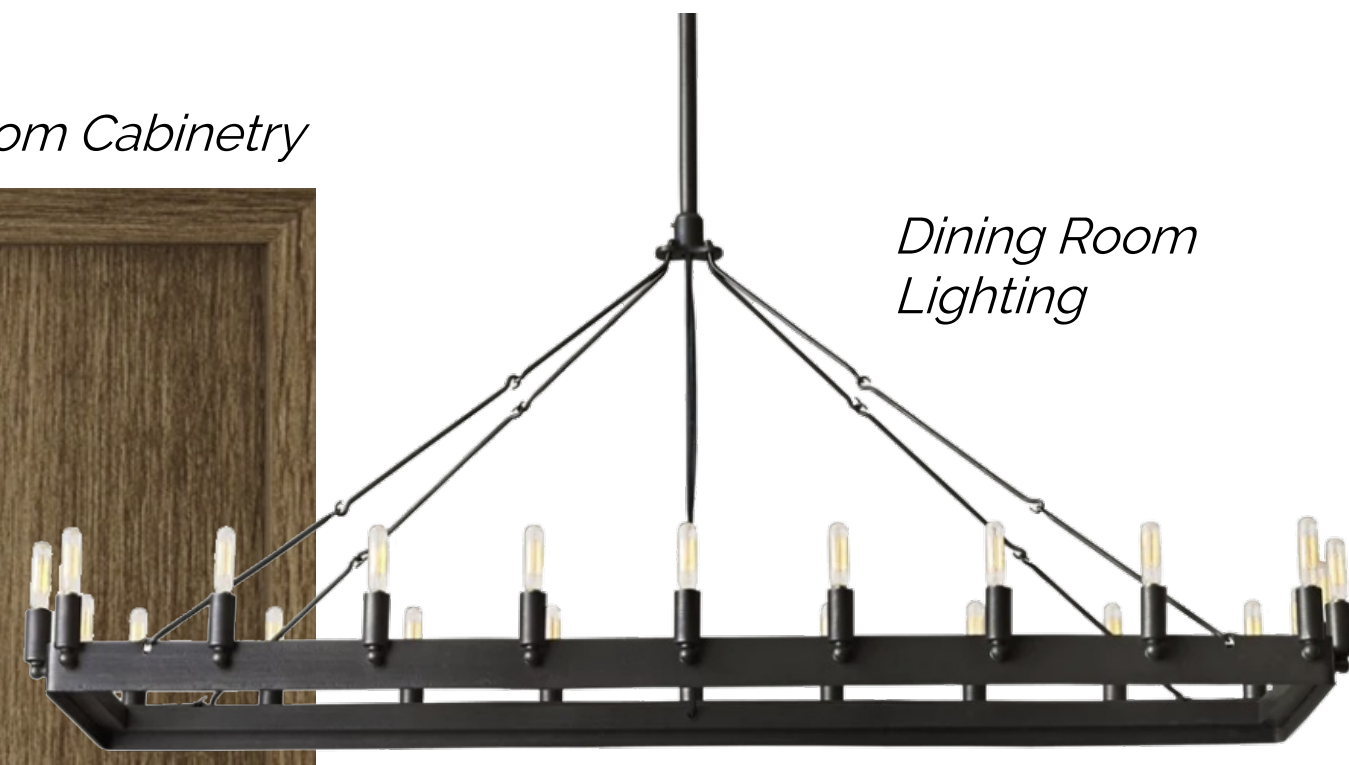

Lemay Michaud

 **SPRUCE + ARROW**
INTERIOR DESIGN STUDIO

BOREAL
Colour Scheme

All selections subject to availability

Kitchen Accent Lighting

Kitchen Lighting

Cabinetry Hardware

Kitchen + Bathroom Cabinetry