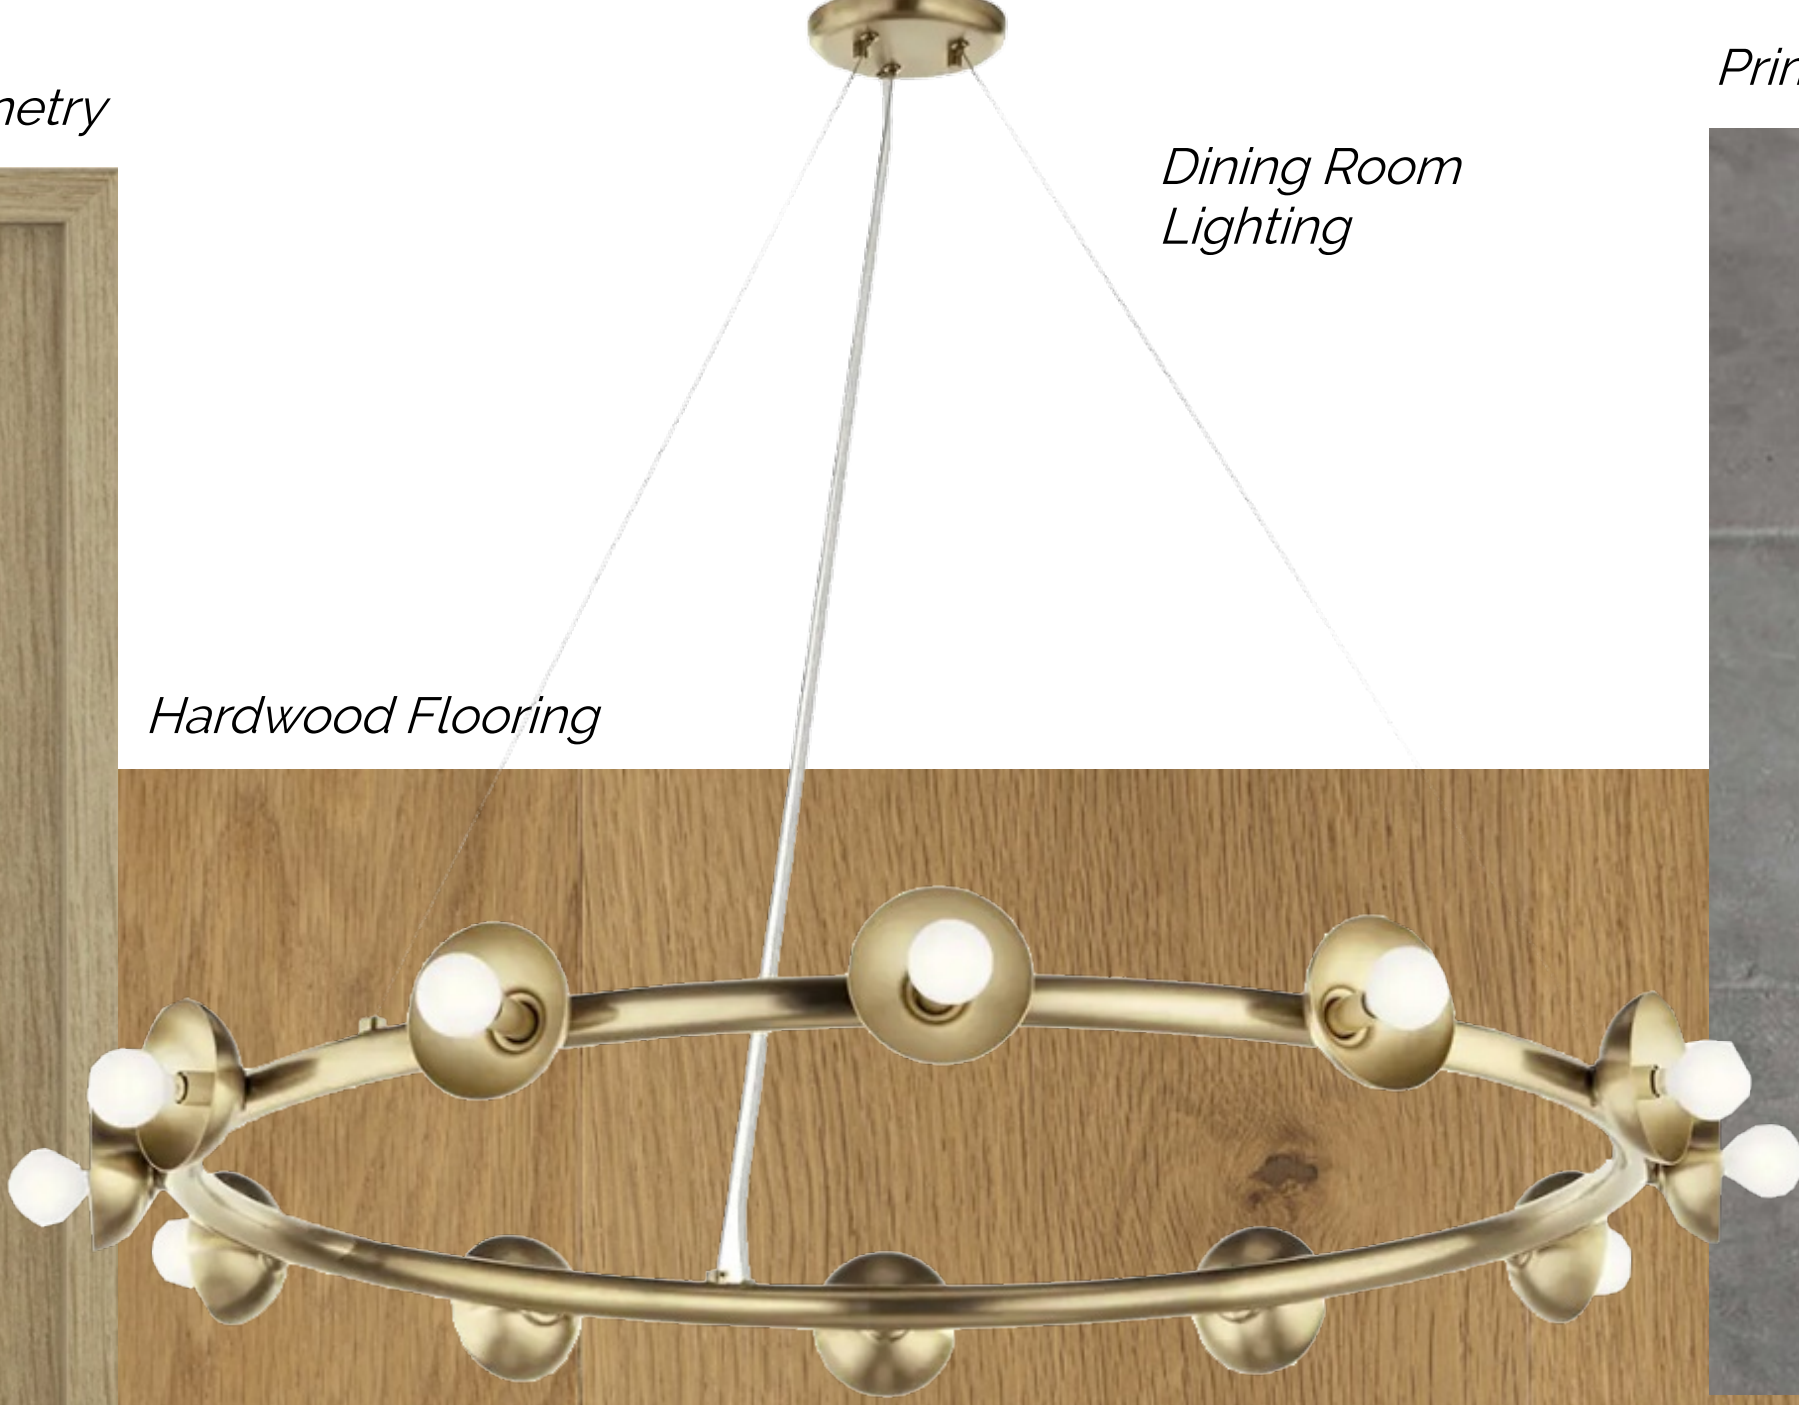

LemayMichaud

 **SPRUCE + ARROW**
INTERIOR DESIGN STUDIO

Kitchen Accent Lighting

Cabinetry Hardware

Kitchen + Bathroom Cabinetry

Dining Room Lighting

Hardwood Flooring

Primary Bathroom Floor Tile

Bathroom Lighting

Shower Wall Tile

Primary Bedroom Lighting

Kitchen Lighting

Quartz Countertops + Backsplash

Wood Ceilings + Beams

Fireplace Stone

Powder Bathroom Lighting