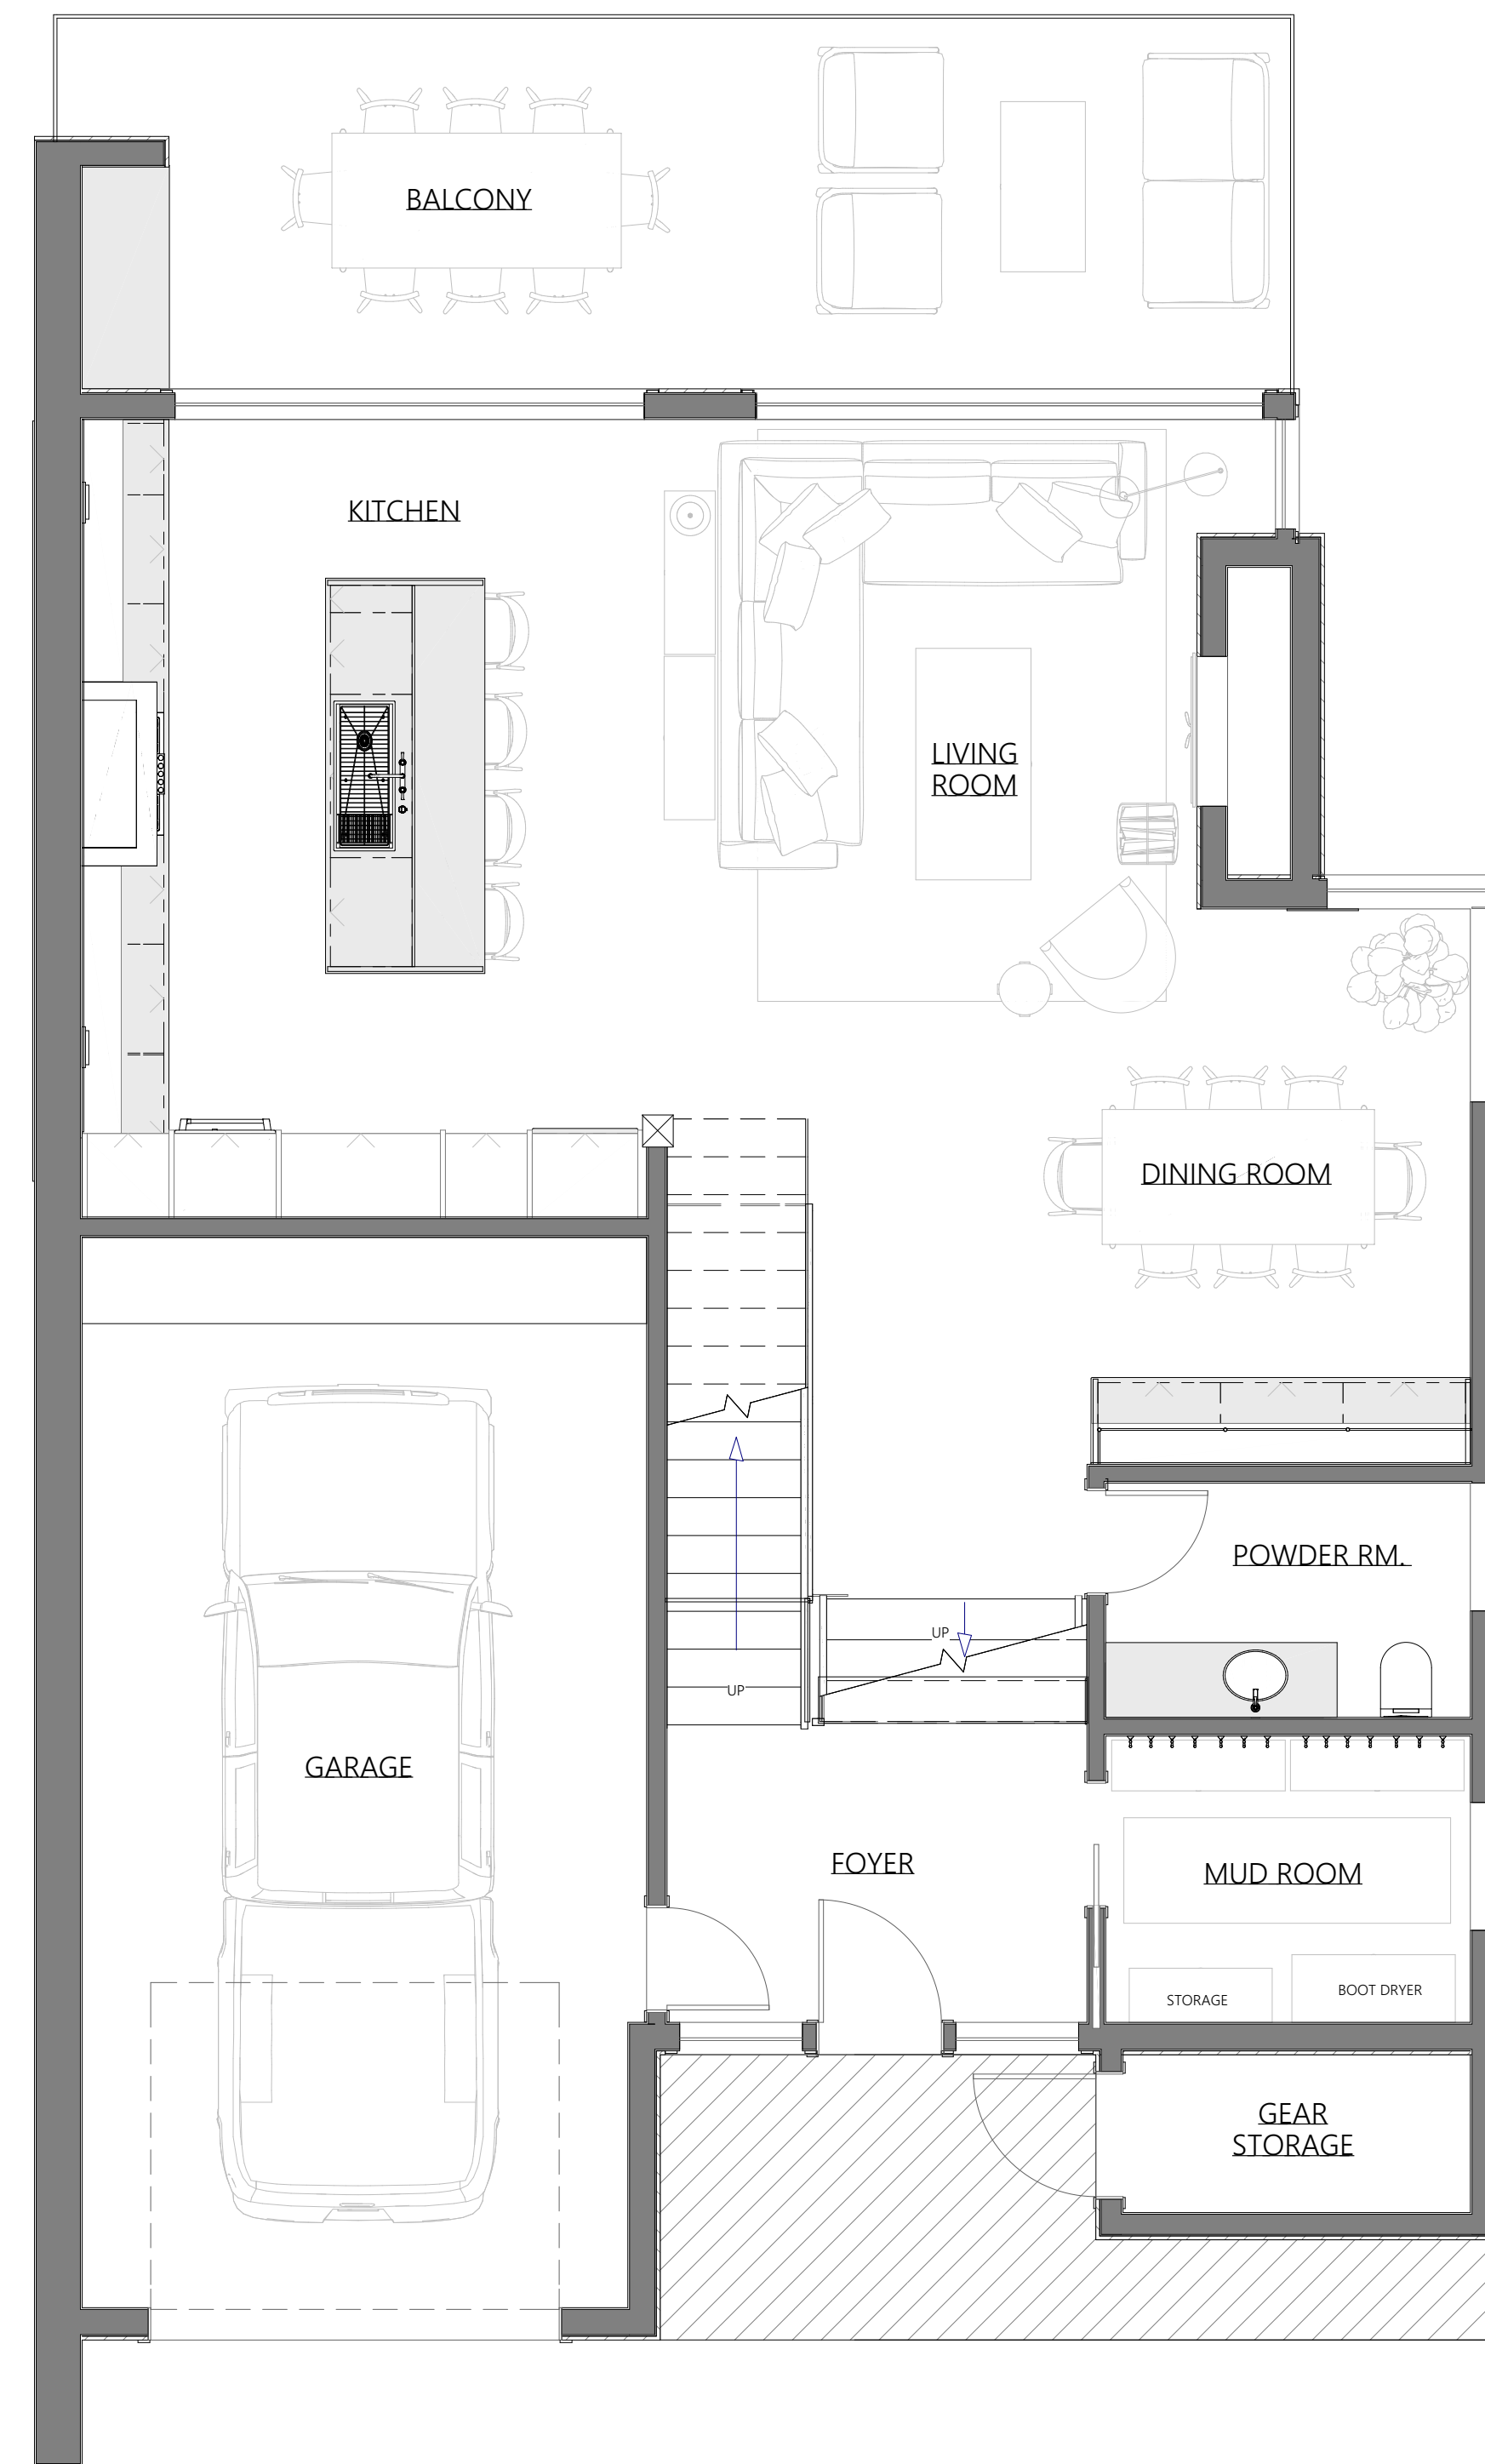

Powder Bathroom Colour

Bathroom Wall + Floor Tile

Door Hardware

Stairwell Lighting

Interior to Exterior Paver Stone Flooring

Wall Colour

Trim + Doors

Entry Lighting

AURORA Colour Scheme

All selections subject to availability

Furniture Plan

BASEMENT

GROUND FLOOR

SECOND FLOOR

AURORA
Colour Scheme

All selections subject to availability