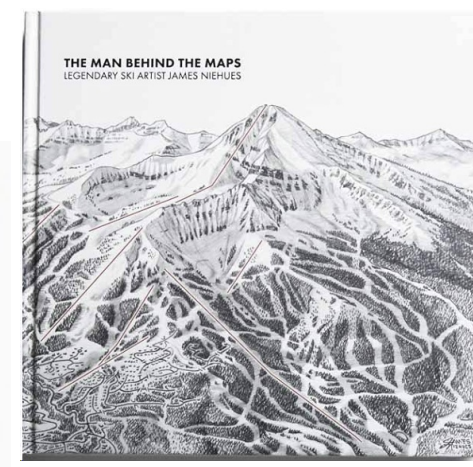

LIVING ROOM

AURORA
Colour Scheme

All selections subject to availability