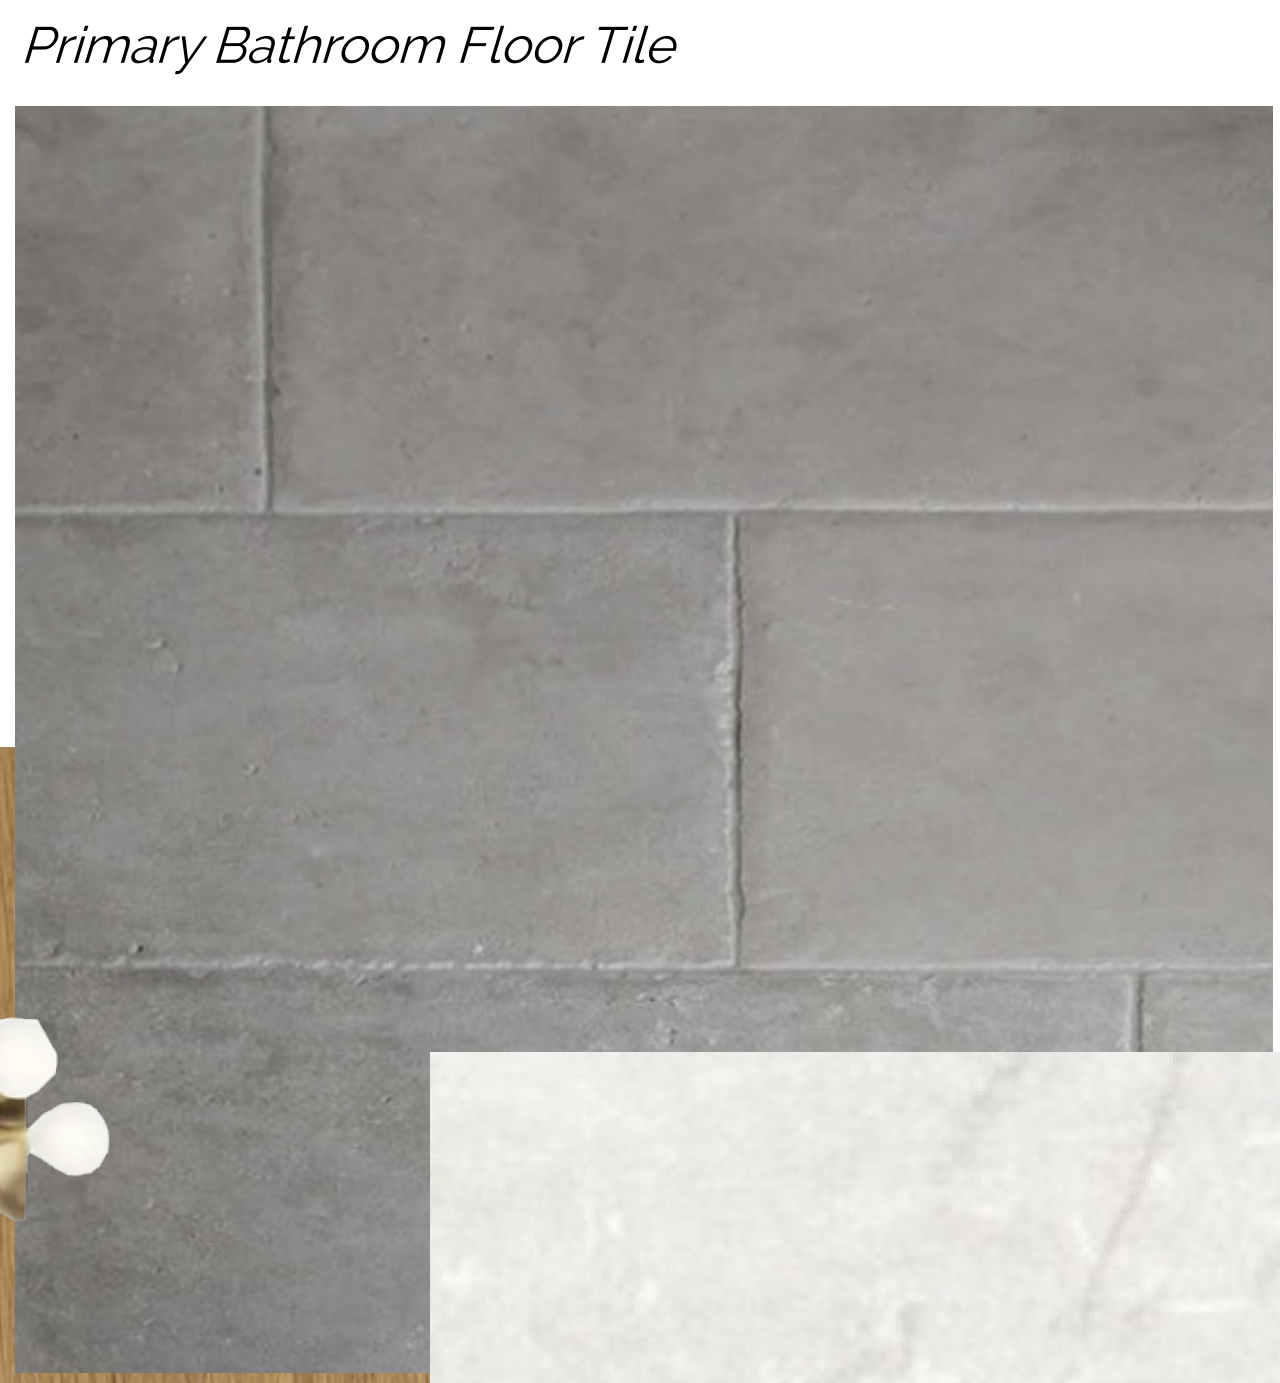

LemayMichaud

 **SPRUCE + ARROW**
INTERIOR DESIGN STUDIO

Kitchen Accent Lighting

Cabinetry Hardware

Kitchen + Bathroom Cabinetry

Dining Room Lighting

Hardwood Flooring

Primary Bathroom Floor Tile