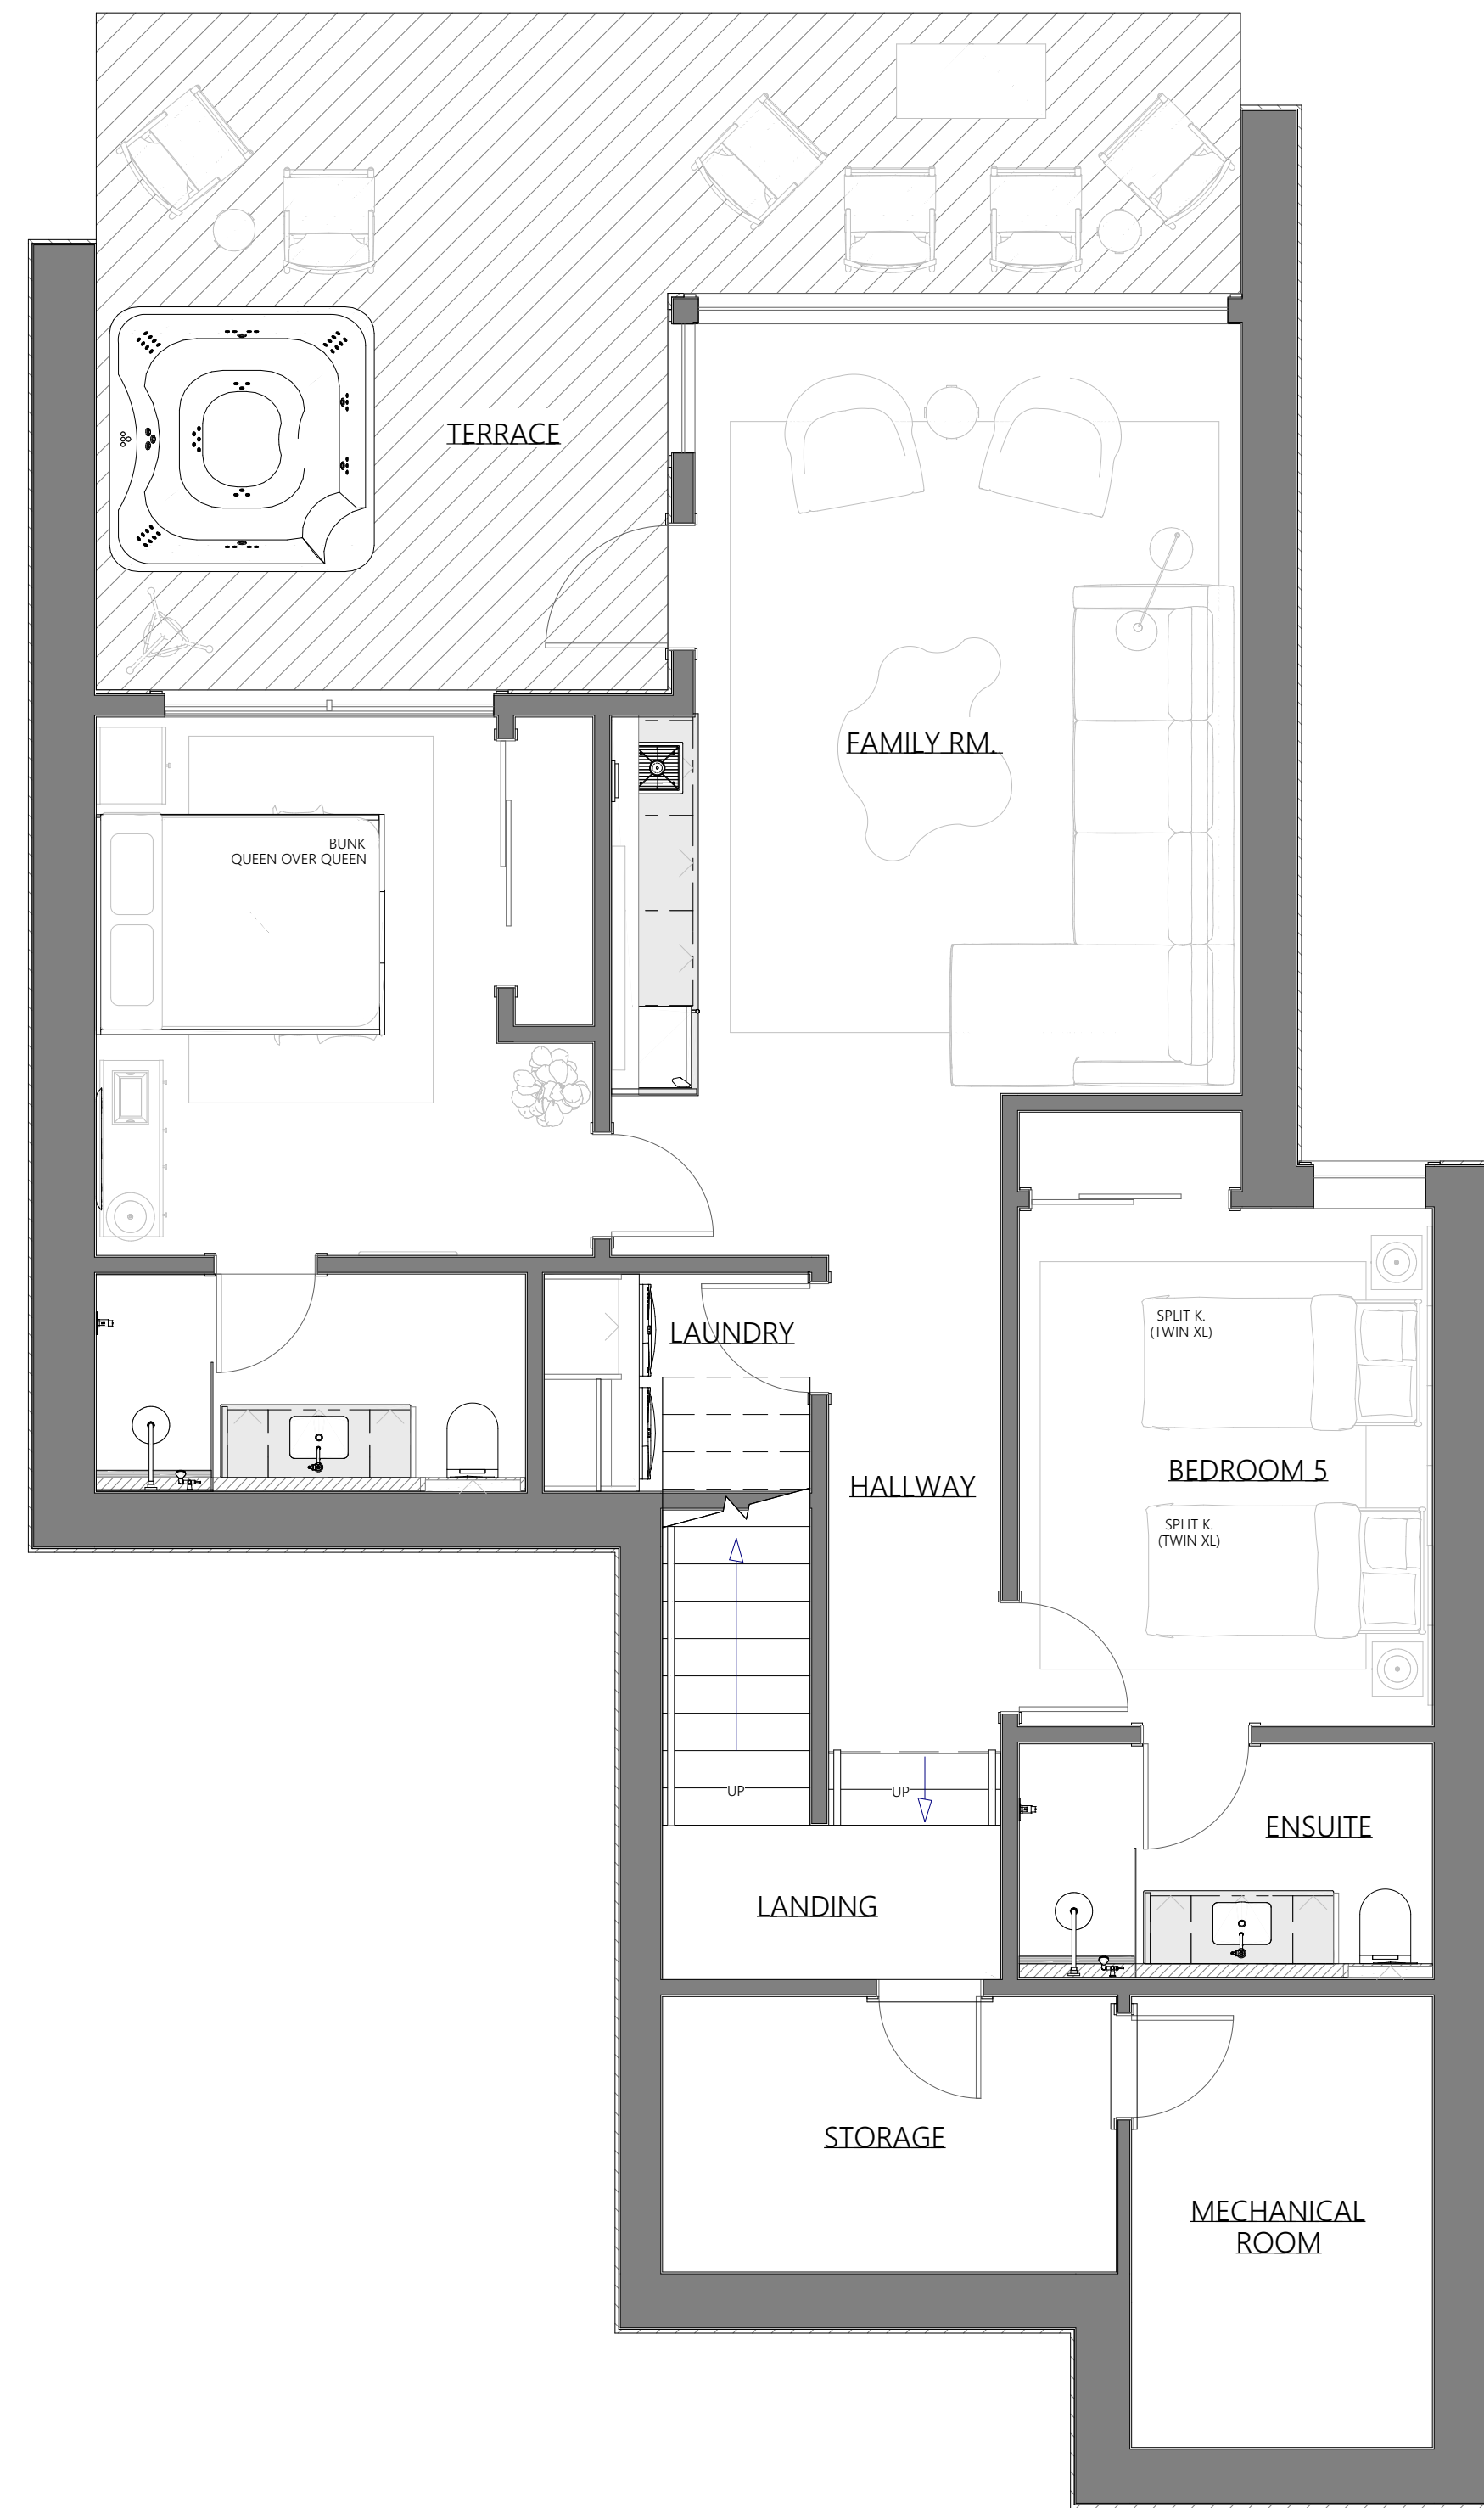

Bathroom Lighting

Shower Wall Tile

Primary Bedroom Lighting

Kitchen Lighting

Quartz Countertops + Backsplash

Wood Ceilings + Beams

Fireplace Stone

Powder Bathroom Lighting

Powder Bathroom Colour

Bathroom Wall + Floor Tile

Door Hardware

Stairwell Lighting

Interior to Exterior Paver Stone Flooring

Wall Colour

Trim + Doors

Entry Lighting

AURORA Colour Scheme

All selections subject to availability

Furniture Plan

BASEMENT

GROUND FLOOR

SECOND FLOOR

AURORA
Colour Scheme

All selections subject to availability