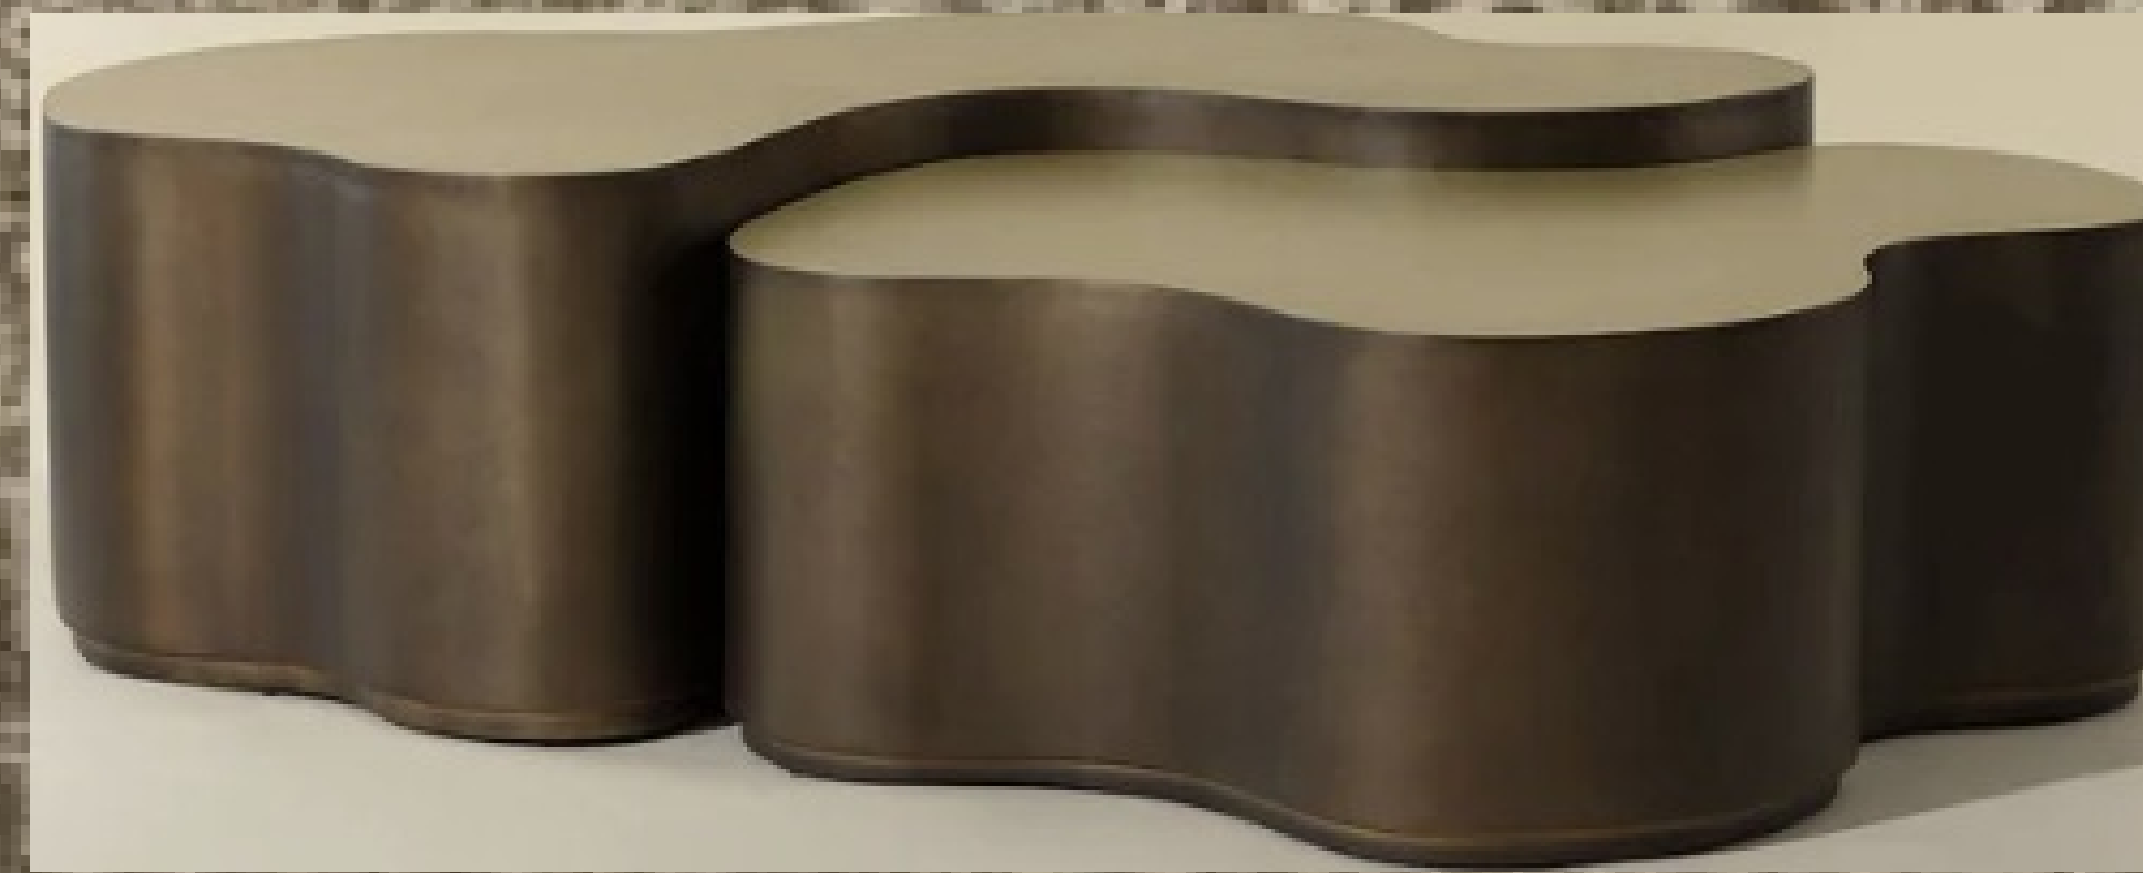

FAMILY ROOM

Basement

AURORA
Colour Scheme

All selections subject to availability