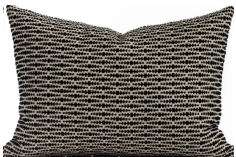

THROW PILLOWS (Accent Chairs)

NAME: Dario Lumbar Pillow w/ Insert
COLOUR/FINISH: Carbon
BRAND: Tonic Living
SUPPLIER: Tonic Living
DIMENSIONS: 14" x 20"
QTY: 2
NOTES: $95.95 $191.90