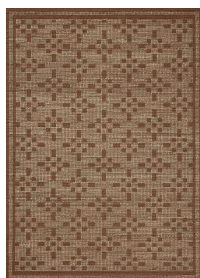

RUG

NAME: Judy Rug | Chris Loves Julia x Lolo
COLOUR/FINISH: Natural / Spice
BRAND: Light House
SUPPLIER: Light House
DIMENSIONS: 7'-9" x 9'-9"
QTY: 1
NOTES: **$1,169.00**

WALL MIRROR