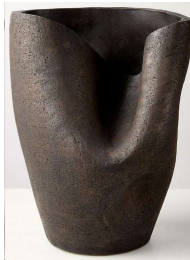

12 - POWDER BATH

VASE (Vanity)

NAME: Forma Handcrafted Terracotta Vase
COLOUR/FINISH: Brown
BRAND: CB2
CODE: 386479
SUPPLIER: CB2
DIMENSIONS: 10"W x 13"D x 13.78"H
QTY: 1
NOTES: $179.00