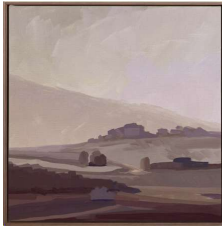

**ARTWORK 2**

NAME: Morning Snow  
 COLOUR/FINISH: Coffee  
 BRAND: Zhihua Tu  
 SUPPLIER: Minted  
 DIMENSIONS: 24" x 18"  
 QTY: 1  
 NOTES: Walnut Finish Canvas Frame \$599.00

**ARTWORK 3**

NAME: A Silent Stroll  
 COLOUR/FINISH: Rust  
 BRAND: Sarah Fitzgerald  
 SUPPLIER: Minted  
 DIMENSIONS: 18" x 24"  
 QTY: 1  
 NOTES: Walnut Finish Canvas Frame \$599.00