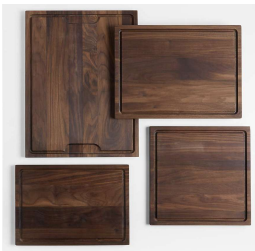

CUTTING BOARD (Shelves)

NAME: Reversible Wood Cutting Board
COLOUR/FINISH: Walnut
BRAND: The Kitchen by Crate
CODE: 418837
SUPPLIER: Crate & Barrel
DIMENSIONS: Assorted
QTY: 3 (1 of Each)
NOTES: 18" x 13" **$189.00**
NOTES: 20" x 15" **$229.00**
NOTES: 20" x 15" x 1.5" **$349.95**