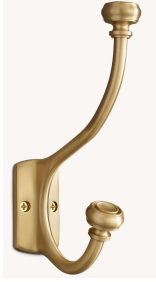

HOOKS

NAME:	Gilmore Hook	
COLOUR/FINISH:	Brass	
BRAND:	RH	
CODE:	24150041 LBB	
SUPPLIER:	RH	
DIMENSIONS:	1½"W x 4½"D x 7"H	
QTY:	14	
NOTES:	$65.00	$910.00