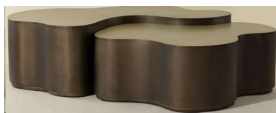

COFFEE TABLES

NAME: Boise Nesting Coffee Tables
COLOUR/FINISH: Antique Bronze
BRAND: Light House
SUPPLIER: Light House
DIMENSIONS: 54.75"W x 63.00"D x 17.00"H
QTY: 1 (set of 2)
NOTES: **\$3,598.00**

SIDE TABLE