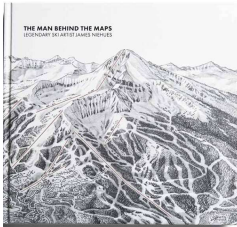

BOOK *(Console)*

NAME: The Man Behind The Maps
COLOUR/FINISH: Hardcover: 292 Pages
WRITTEN BY: Json Blevins, Todd Bennett, Ben Farrow
SUPPLIER: Amazon
DIMENSIONS: 37.21 x 35.41 x 4.7 cm
QTY: 1
NOTES: $176.99

BOOK *(Console)*