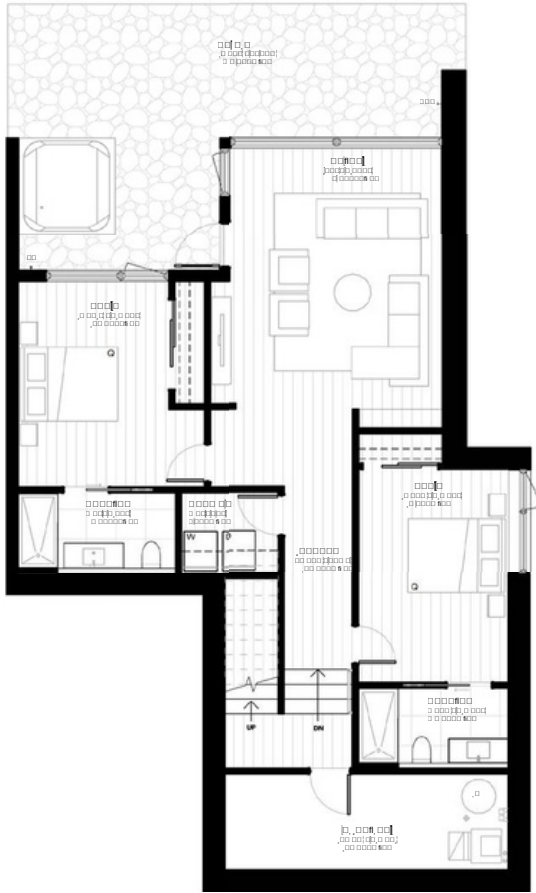

Triple pane windows and doors

Energy recovery ventilation

Energy Star certified appliances

Geothermal heating and cooling

Floor Plan

BASEMENT FLOOR
1147 SQ FT +176 SQ FT
MEC

GROUND FLOOR
1098 SQ FT +389 SQ FT
Garage + Storage

SECOND FLOOR
1230SQ FT

Interior Design Package - Aurora

Interior to Exterior Paver Stone Flooring

Interior Design Package - Boreal

LEARN MORE ABOUT REAL ESTATE OPPORTUNITIES

At Mountain Road Estates, we're redefining on-resort luxury with a limited collection of sophisticated estate homes in the heart of Revelstoke Mountain Resort. This exclusive enclave is designed for those who seek the ultimate blend of adventure, relaxation, and investment opportunity, all within one of North America's premier mountain destinations. Whether you're drawn by the thrill of the mountains, the promise of a high-yield investment, or the unparalleled resort lifestyle, Mountain Road Estates offers an incredible opportunity to own in Revelstoke's most desirable on-mountain community.