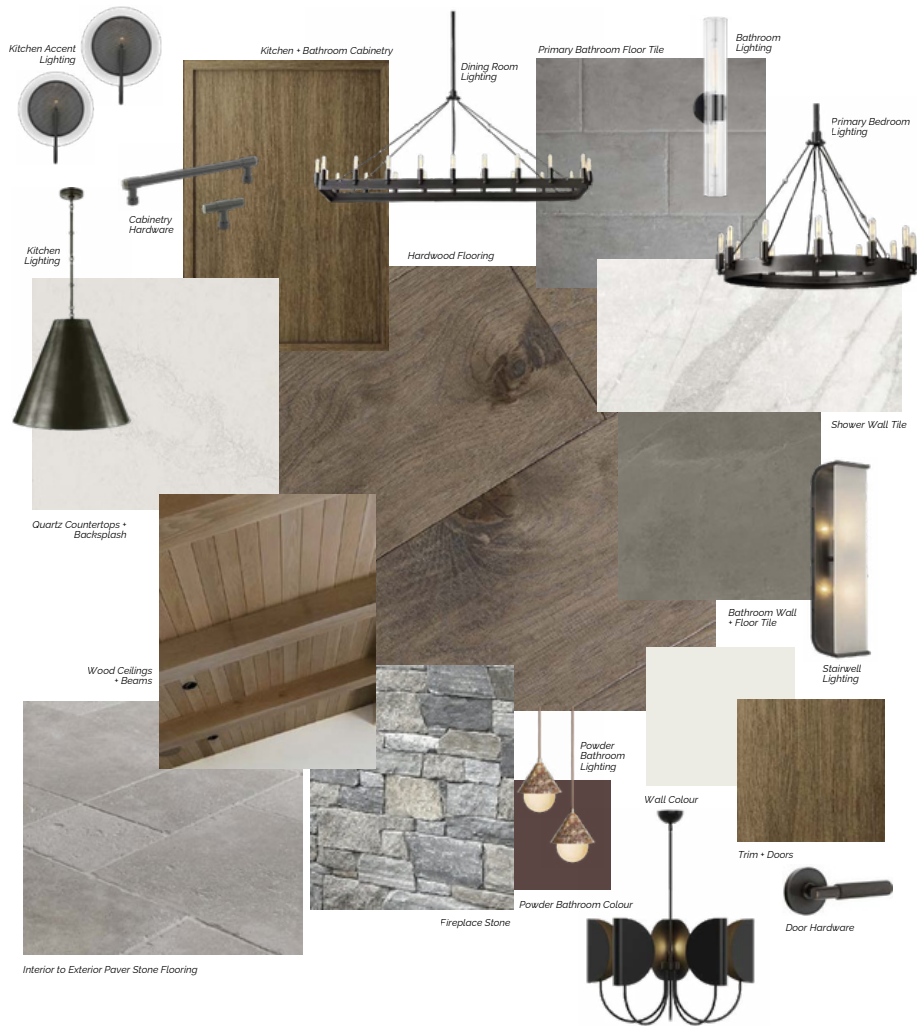

SECOND FLOOR
1230SQ FT

Interior Design Package - Aurora

Interior to Exterior Paver Stone Flooring

Interior Design Package - Boreal

LEARN MORE ABOUT REAL ESTATE OPPORTUNITIES

At Mountain Road Estates, we're redefining on-resort luxury with a limited collection of sophisticated estate homes in the heart of Revelstoke Mountain Resort. This exclusive enclave is designed for those who seek the ultimate blend of adventure, relaxation, and investment opportunity, all within one of North America's premier mountain destinations. Whether you're drawn by the thrill of the mountains, the promise of a high-yield investment, or the unparalleled resort lifestyle, Mountain Road Estates offers an incredible opportunity to own in Revelstoke's most desirable on-mountain community.