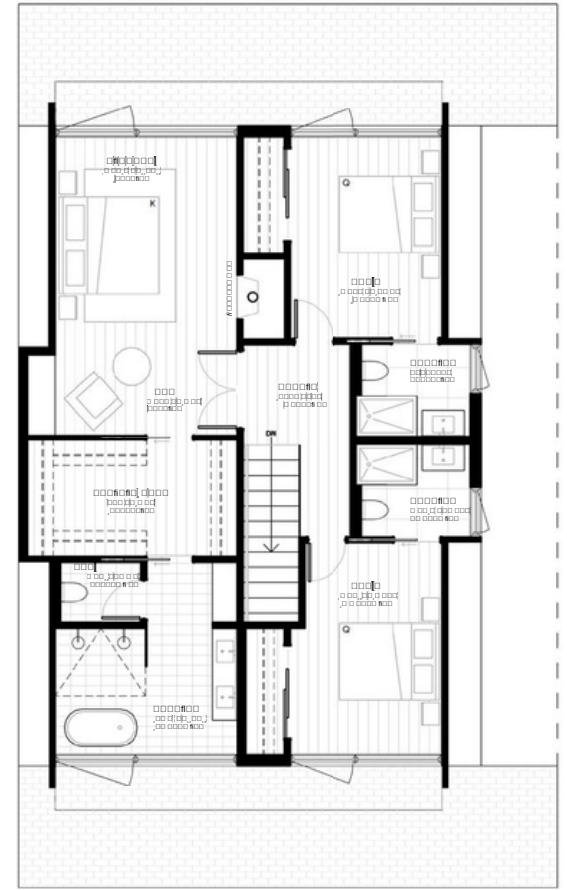

Triple pane windows and doors

Energy recovery ventilation

Energy Star certified appliances

Geothermal heating and cooling

Floor Plan

BASEMENT FLOOR
1147 SQ FT +176 SQ FT
MEC

GROUND FLOOR
1098 SQ FT +389 SQ FT
Garage + Storage

SECOND FLOOR
1230SQ FT

Interior Design Package - Aurora

Interior to Exterior Paver Stone Flooring

Interior Design Package - Boreal

LEARN MORE ABOUT REAL ESTATE OPPORTUNITIES

At Mountain Road Estates, we're redefining on-resort luxury with a limited collection of sophisticated estate homes in the heart of Revelstoke Mountain Resort. This exclusive enclave is designed for those who seek the ultimate blend of adventure, relaxation, and investment opportunity, all within one of North America's premier mountain destinations. Whether you're drawn by the thrill of the mountains, the promise of a high-yield investment, or the unparalleled resort lifestyle, Mountain Road Estates offers an incredible opportunity to own in Revelstoke's most desirable on-mountain community.