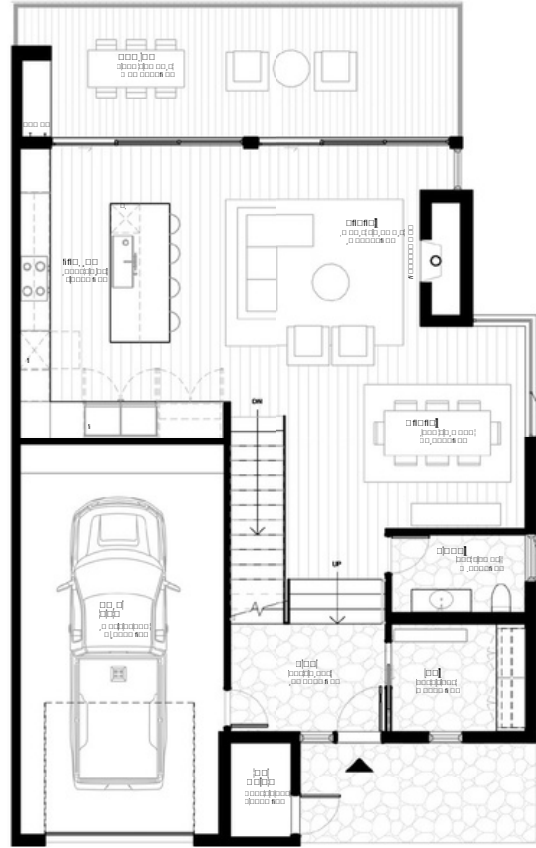

Triple pane windows and doors

Energy recovery ventilation

Energy Star certified appliances

Geothermal heating and cooling

Floor Plan

BASEMENT FLOOR
1147 SQ FT +176 SQ FT
MEC

GROUND FLOOR
1098 SQ FT +389 SQ FT
Garage + Storage

SECOND FLOOR
1230SQ FT

Interior Design Package - Aurora

Interior to Exterior Paver Stone Flooring

Interior Design Package - Boreal

LEARN MORE ABOUT REAL ESTATE OPPORTUNITIES

At Mountain Road Estates, we're redefining on-resort luxury with a limited collection of sophisticated estate homes in the heart of Revelstoke Mountain Resort. This exclusive enclave is designed for those who seek the ultimate blend of adventure, relaxation, and investment opportunity, all within one of North America's premier mountain destinations. Whether you're drawn by the thrill of the mountains, the promise of a high-yield investment, or the unparalleled resort lifestyle, Mountain Road Estates offers an incredible opportunity to own in Revelstoke's most desirable on-mountain community.